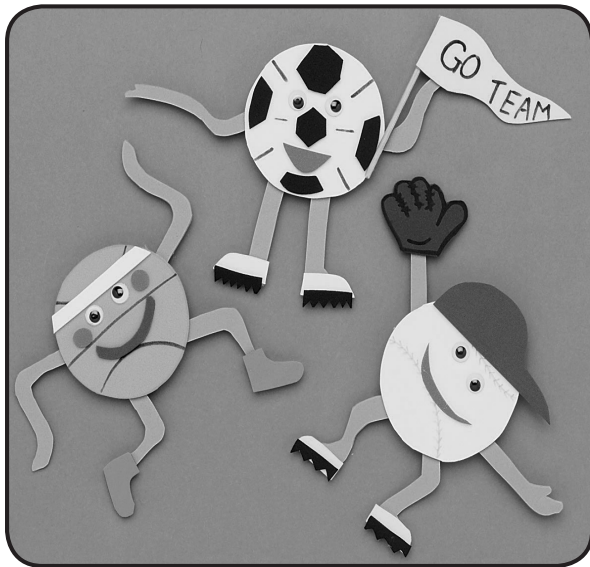

Team Sports Magnets (Pk/12)

PLEASE READ ALL INSTRUCTIONS BEFORE STARTING

YOUR KIT CONTAINS:

- Foam Balls
- Foam Arms and Legs
- Wooden Dowels
- Red Foam Mouths
- Blue Foam Baseball Caps
- Foam Baseball Gloves
- Yellow and White Foam Feet
- Green Foam Boots
- Black Foam Shoes
- Black Foam Soccer Ball Pieces
- Red Foam Cheeks
- Blue Foam Mouths
- Wiggle Eyes
- Button Magnets

YOU WILL NEED:

- Glue

AGE GROUP: 6 and up

PROJECT TIME: 20 minutes

INSTRUCTIONS:

1. Glue foam pieces onto balls as shown in diagram. Glue wiggle eyes onto balls. Let dry.
2. Attach self-adhesive magnet to the back of the balls.