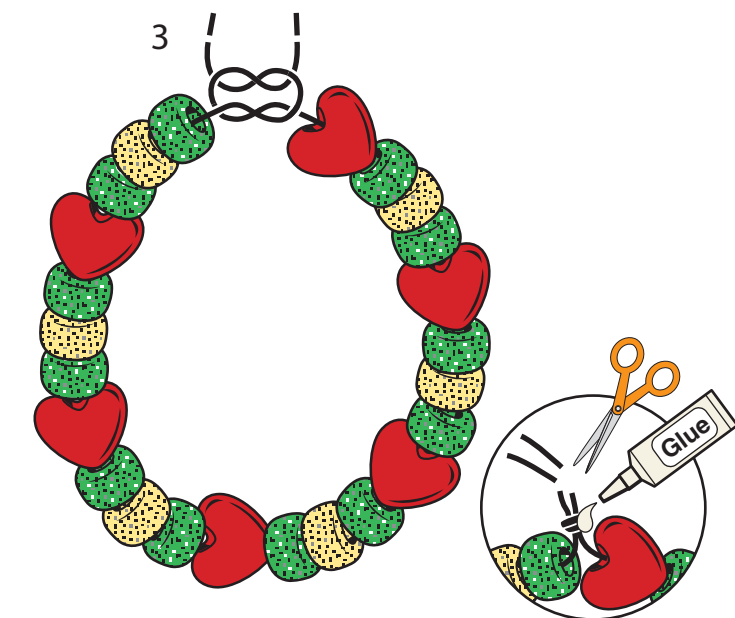

1

12" (30,5cm)

WARNING: CHOKING HAZARD - Small Parts
STRANGULATION HAZARD -
Contains long cords.
Not for children under 3 years

R88493

TOOLS NEEDED:

1

12" (30,5cm)

Questions?
U.S. and Canada: 1-800-422-4472
THE BEADERY®
PO BOX 178
Hope Valley, RI
02832 U.S.A.
Europe: THE BEADERY®
PO Box 169
Hertford
SG14 2AS
U.K.
+1-401-539-2432
Worldwide: info@thebeadery.com www.thebeadery.com

holiday party

Makes 12 Bracelets

Holiday Heart Bracelet Kit

#7437

MADE IN U.S.A.

Questions?
U.S. and Canada: 1-800-422-4472
THE BEADERY®
PO BOX 178
Hope Valley, RI
02832 U.S.A.
Europe: THE BEADERY®
PO Box 169
Hertford
SG14 2AS
U.K.
+1-401-539-2432
Worldwide: info@thebeadery.com www.thebeadery.com