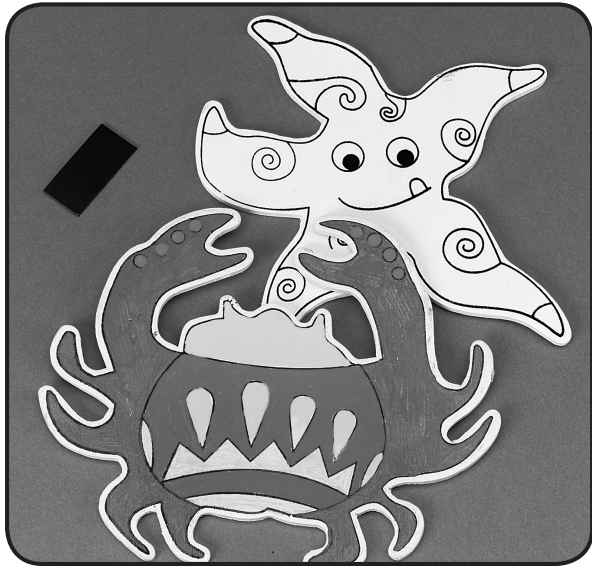

Reorder Number

CE4452

1.3

S&S[®] **Worldwide**
MAKING IT EASY
to Help People Play and Learn Since 1906

Wood Sea Life Magnet (Pk/12)

PLEASE READ ALL INSTRUCTIONS BEFORE STARTING

YOUR KIT CONTAINS:

- Wooden Sea Life Pieces
- Self-Adhesive Magnetic Buttons

YOU WILL NEED:

- Paint and Brushes or Markers

AGE GROUP: 6 and up

PROJECT TIME: 30 minutes

INSTRUCTIONS:

1. Plan a design for painting onto your wooden piece.
2. Paint all the areas that you want that color to be.
3. Rinse your paint brush using water, and dry on a paper towel.
4. Repeat steps 2 and 3 until your piece is completely painted.
5. Place it on a flat surface and allow time to dry before handling.